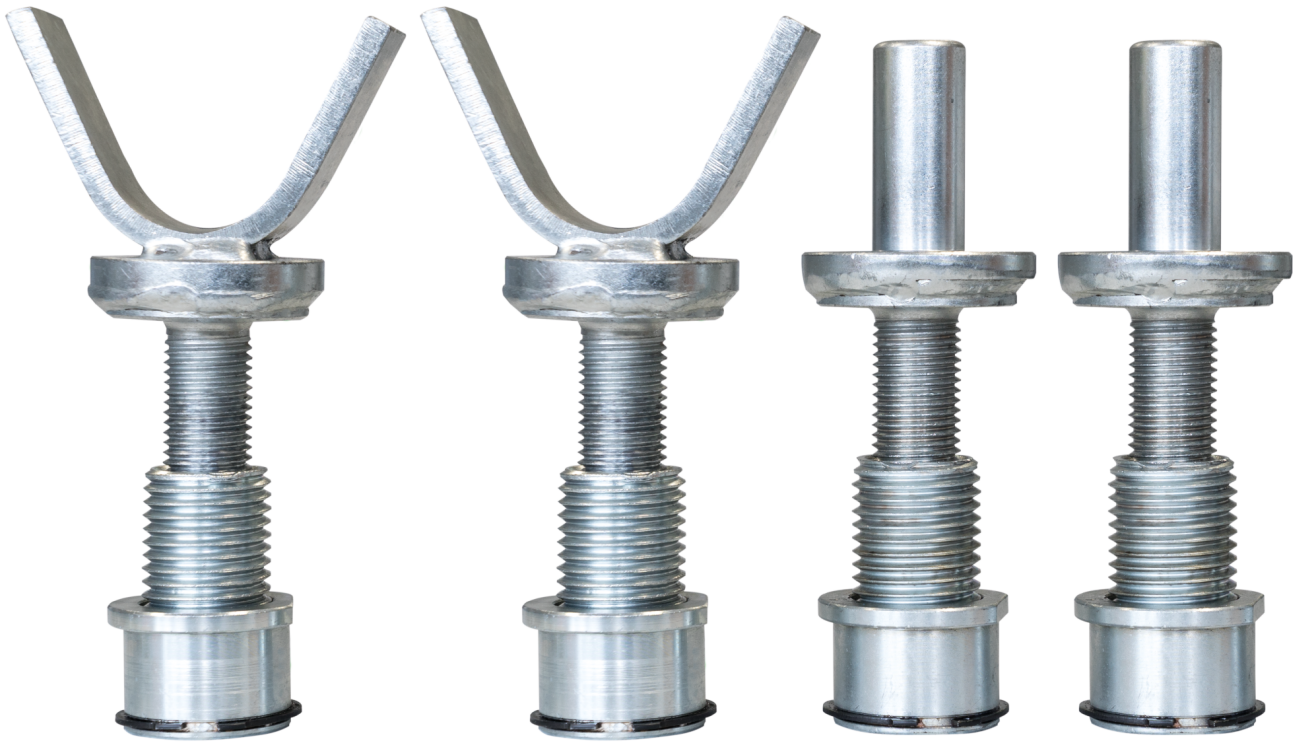

Transporteraufnahme Set 3

Product Images

Description

- Suitable for ATH two-post lifts with a capacity of 4 tons
- Only usable in combination with the adapter extensions 2 x 155mm = 2 x ATE2018-2 for reaching the lifting points
- Scope of delivery: 1 set with 4 lifting adapters, 2x pin form, 2x U-holder